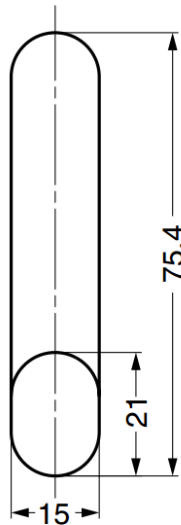

GPXB-GR05-2 Coloured Rubber Hook

Features

- Simple and safe design
- Base SUS304 material provides high-durability and rigidity
- Available in a wide range of colours

Parts Included

- Pan head tapping screw 4×30

No.	Part Name	Material	Finish
①	Base Plate	Stainless Steel (SUS304)	Plain
②	Base	Stainless Steel (SUS304)	Plain
③	Cover	Silicone Rubber (Q)	-

Part No.	Colour	Load Capacity	
GPXB-GR05-211-RD	Red	100 N	10.2 kg
GPXB-GR05-211-YE	Yellow		
GPXB-GR05-211-GN	Green		
GPXB-GR05-211-BU	Blue		
GPXB-GR05-211-WT	White		