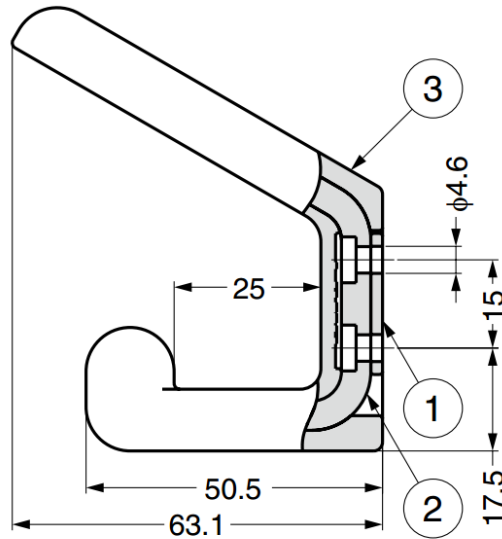

GPXB-GR05-2 Coloured Rubber Hook

Features

- Simple and safe design
- Base SUS304 material provides high-durability and rigidity
- Available in a wide range of colours

Parts Included

- Pan head tapping screw 4×30

No.	Part Name	Material	Finish
①	Base Plate	Stainless Steel (SUS304)	Plain
②	Base	Stainless Steel (SUS304)	Plain
③	Cover	Silicone Rubber (Q)	-

Part No.	Colour	Load Capacity	
GPXB-GR05-211-RD	Red	100 N	10.2 kg
GPXB-GR05-211-YE	Yellow		
GPXB-GR05-211-GN	Green		
GPXB-GR05-211-BU	Blue		
GPXB-GR05-211-WT	White		